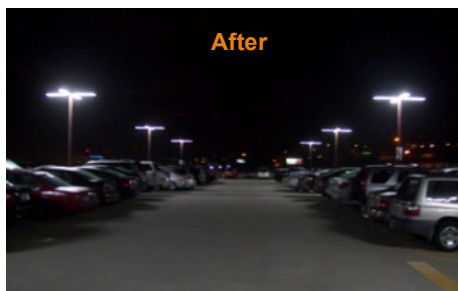

## High Efficiency Lighting and EV Charging Stations

Aladdin Airport parking garage in San Diego, CA is one of the busiest airport parking lots in the nation run by ABM.

Built in 1987, existing lighting was inefficient and outdated and required frequent maintenance with special equipment. Total project cost was \$127,910 with a \$33,312 utility company rebate.

Maintenance intervals increased 6 times resulting in dramatically reduced costs.

Light levels on rooftop and exterior walls were increased.

Interior light levels were maintained with ½ the lamp lineal footage by going from 8ft lamps to 4ft lamps.