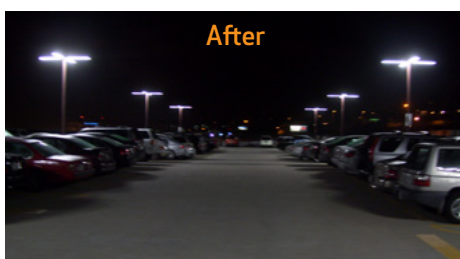

Aladdin Airport Parking

High-Efficiency Lighting & EV Charging Stations

Aladdin Airport parking garage in San Diego, CA is one of the busiest airport parking lots in the nation run by ABM.

Built in 1987, existing lighting was inefficient and outdated and required frequent maintenance with special equipment. Total project cost was \$127,910 with a \$33,312 utility company rebate.

Maintenance intervals increased 6 times resulting in dramatically reduced costs.

Light levels on rooftop and exterior walls were increased.

Interior light levels were maintained with ½ the lamp lineal footage by going from 8ft lamps to 4ft lamps.

CHALLENGE

- The parking garage had poor light levels, high utility bills and numerous safety concerns
- They wanted to install EV charging stations
- Maintenance on rooftop pole lights and wall lighting had to be performed frequently and required specialty high reach equipment
- No budget for lighting upgrade